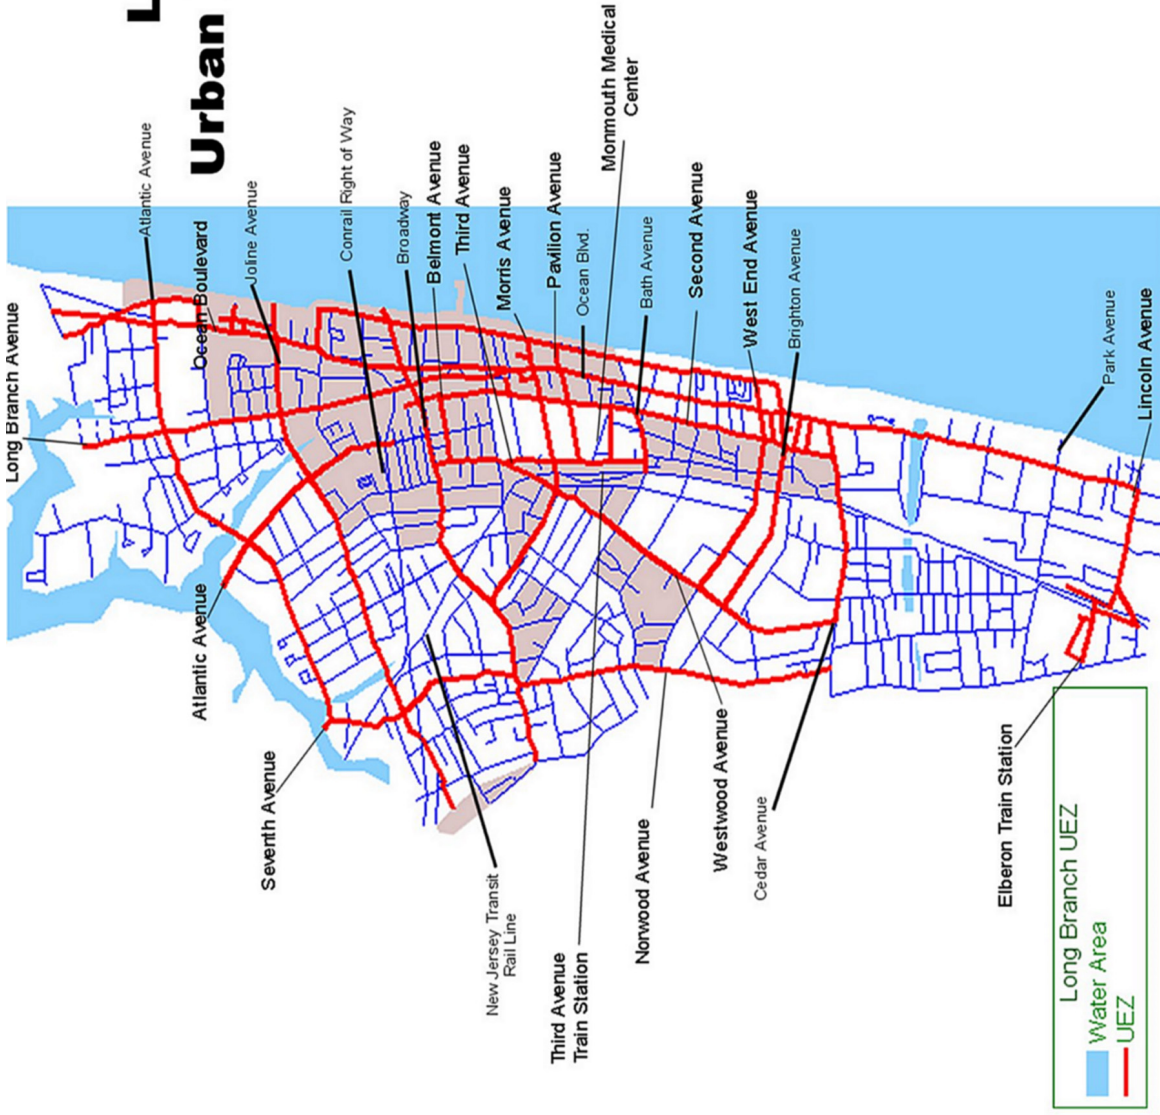

Long Branch Urban Enterprise Zones

Street Name	Number Range
Albert Place	196 - 210
Astor Place	2 - 156
Atlantic Avenue	1 - 599
Bath Avenue	76 - 545
Belmont Avenue	101 - 299
Branchport Avenue	2 - 347
Brighton Avenue	1 - 353
Brighton Court	1 - 16
Broadway	1 - 700
Fifth Avenue	11
Franklin Avenue	2 - 99
Joline Avenue	80 - 709
Liberty Street	3 - 399
Lincoln Avenue	1 - 169
Lincoln Square	1141 - 1191
Long Branch Avenue	1 - 621
Memorial Parkway	8 - 50
Montgomery Avenue	1 - 99
Morris Avenue	30 - 426
Nesto Terrace	2 - 24
New Court	1 - 53
New Ocean Avenue	8 - 330
Norwood Avenue	1 - 533
Ocean Avenue	174 - 667
Ocean Boulevard	1 - 656
Pavilion Avenue	2 - 266
Rivington Avenue	620 - 720
Seaview Avenue	1 - 99
Second Avenue	10 - 700
Seventh Avenue	20
Third Avenue	10 - 346
Truax Street	129-145
West End Avenue	2 - 340
West End Court	2 - 61
Westwood Avenue	157 - 757